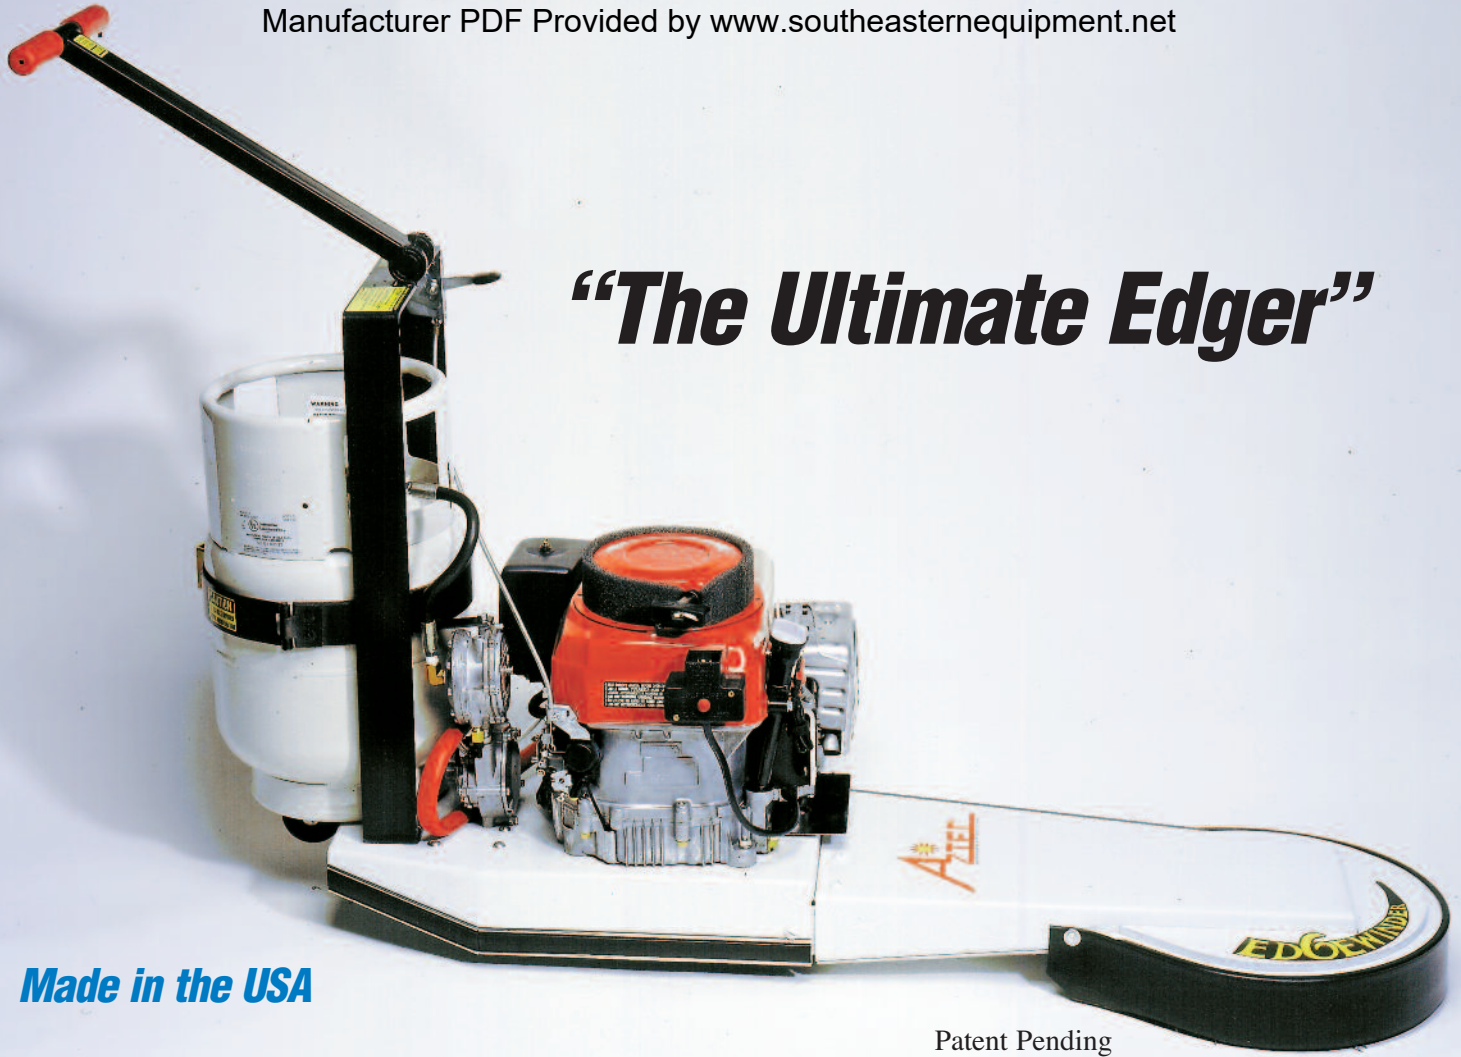

## *“The Ultimate Edger”*

**Made in the USA**

Patent Pending

- Edges at 12,000 linear feet/hour.
- Less than 4" high deck and 26" reach allows the Edgewinder to get back deep in under racks, gondolas, and shelving.
- Propane engine driven 14" diameter Stratagrit brush digs out years of accumulated dirt and grime. Easily cuts through layers of edge build up. Strips at a walk.
- Floating flexible guard contains strip solution, allows close contact with walls, shelving legs, corners, and other tight areas.